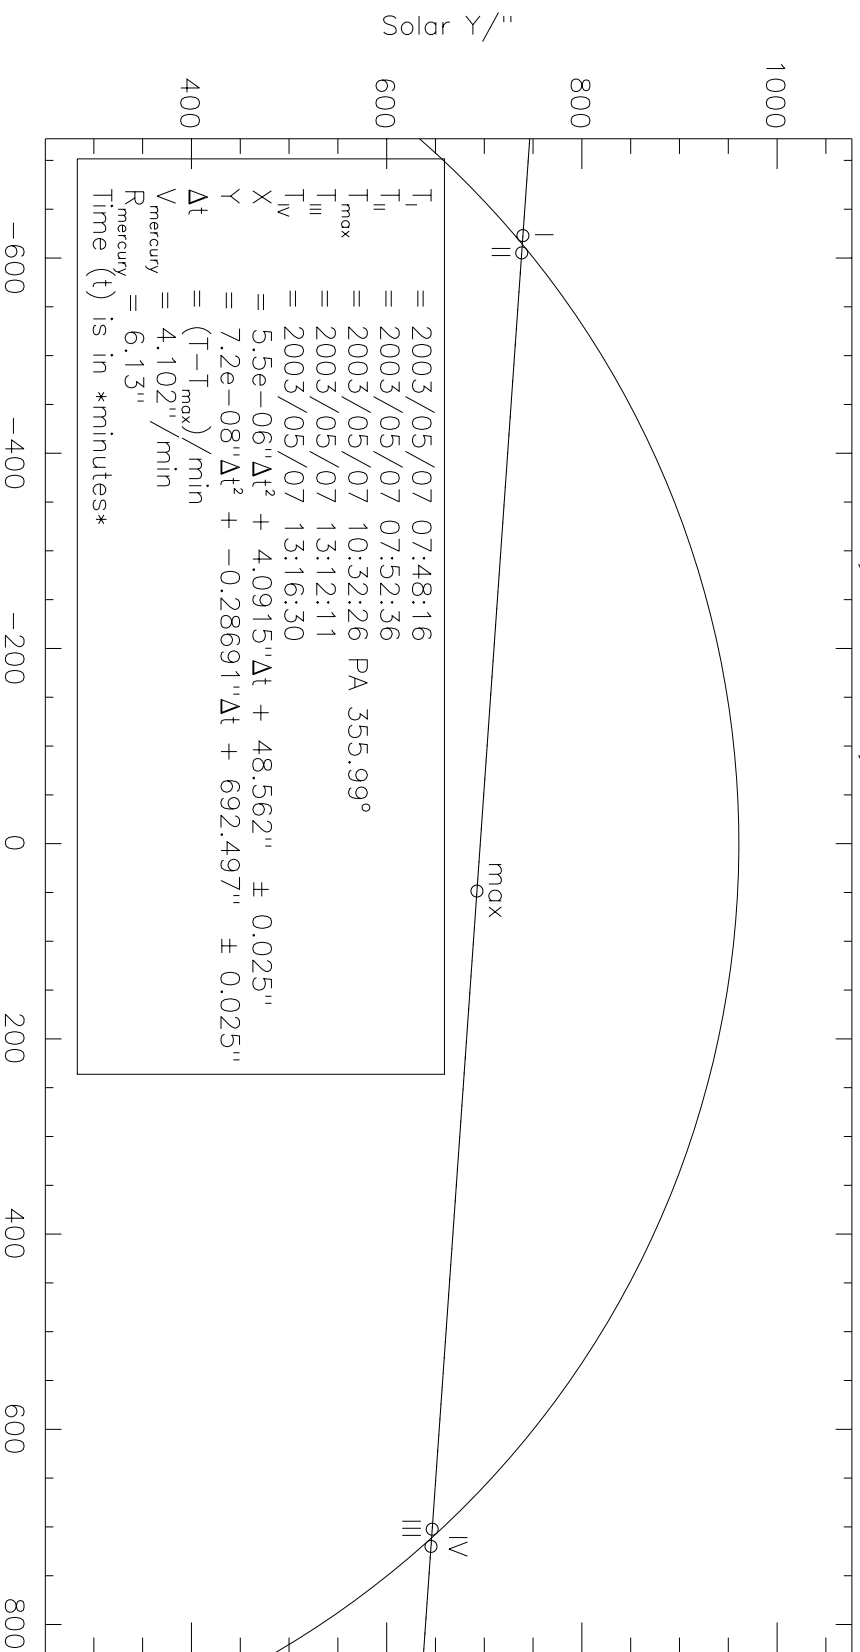

May 7 Mercury Transit as Seen from SOHO

Based on last pre-transit orbit determination