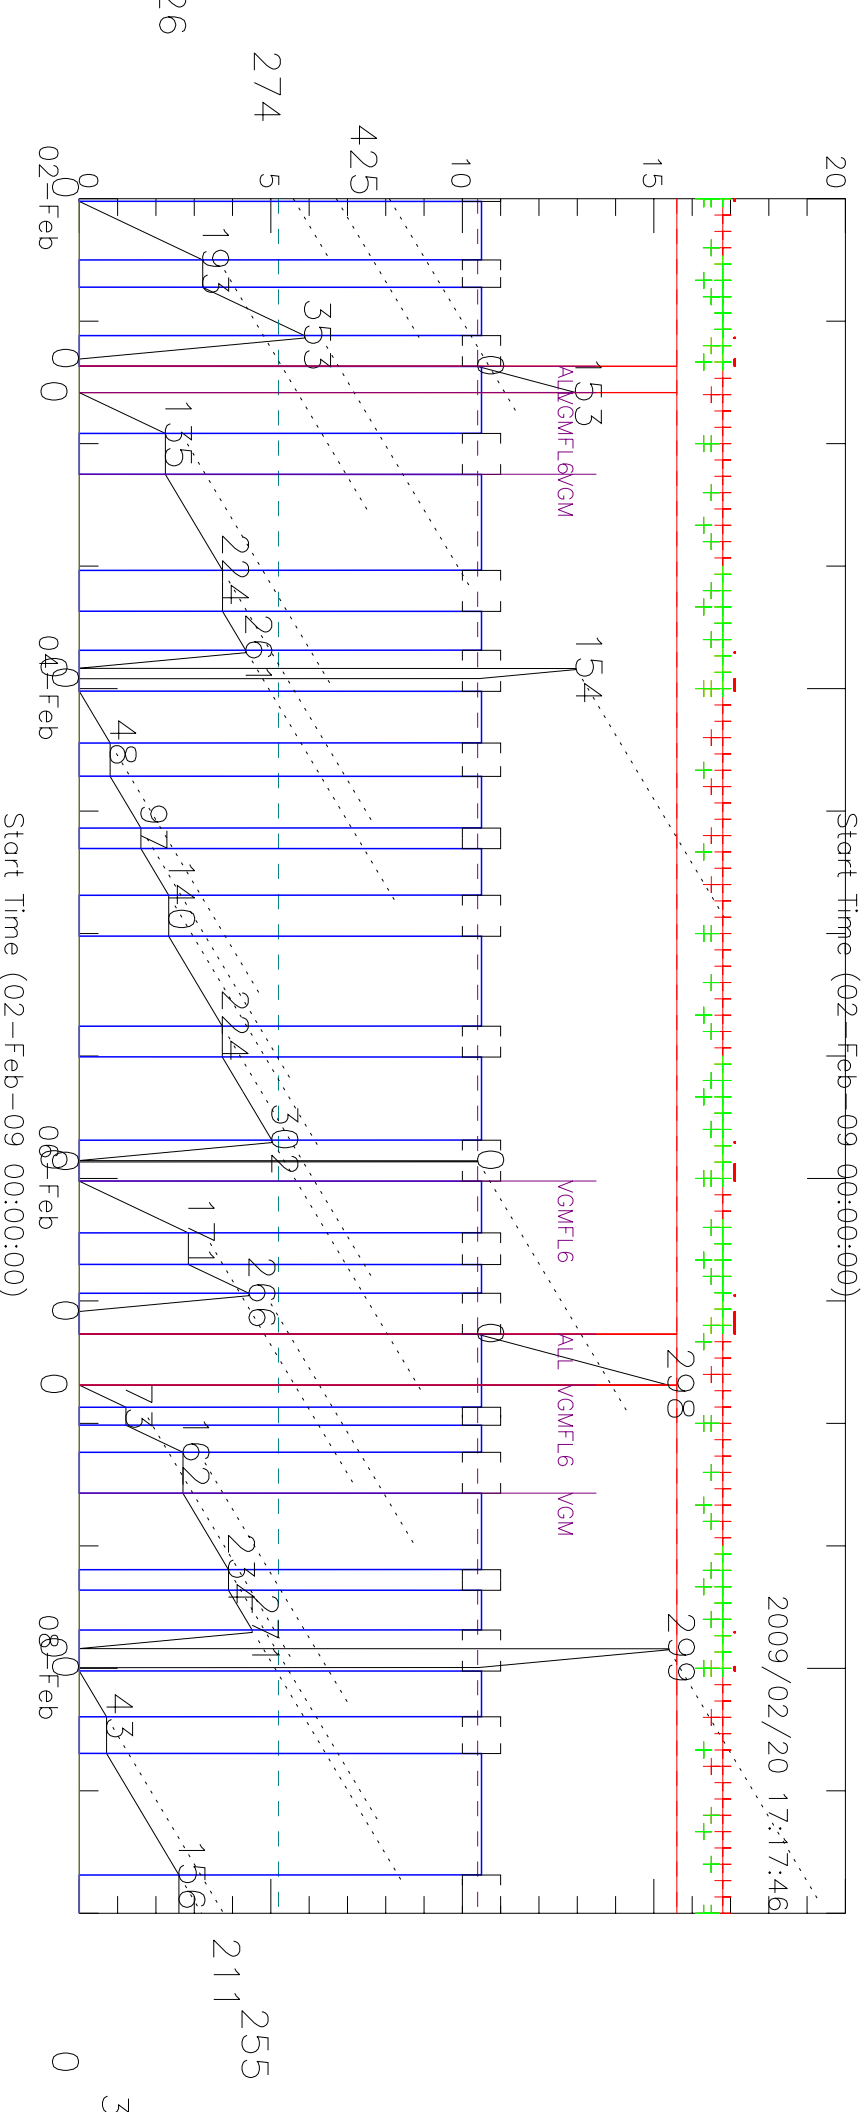

Planned & plotted with keyhole plan tool (rev. 1.12) by tsilli

Keyhole ID = feb09, file = \$HOME/idl/keyholes/feb09/new/Keyhole.feb09, rev = 1.17

6175 6 143 31

Planned & plotted with keyhole plan tool (rev. 1.12) by tsiii

Keyhole ID = feb09, file = \$HOME/idl/keyholes/feb09/new/Keyhole.feb09, rev = 1.17

6175 6 143 31 67 692 6 16595 21 7166 66 21152 104 2854 80 677 641

Planned & plotted with keyhole plan tool (rev. 1.12) by tsilli

Keyhole ID = feb09, file = \$HOME/idl/keyholes/feb09/new/Keyhole.feb09, rev = 1.17

677 641 673 601 631 625 696

Planned & plotted with keyhole plan tool (rev. 1.12) by tsilli

Keyhole ID = feb09, file = \$HOME/idl/keyholes/feb09/new/Keyhole.feb09, rev = 1.17