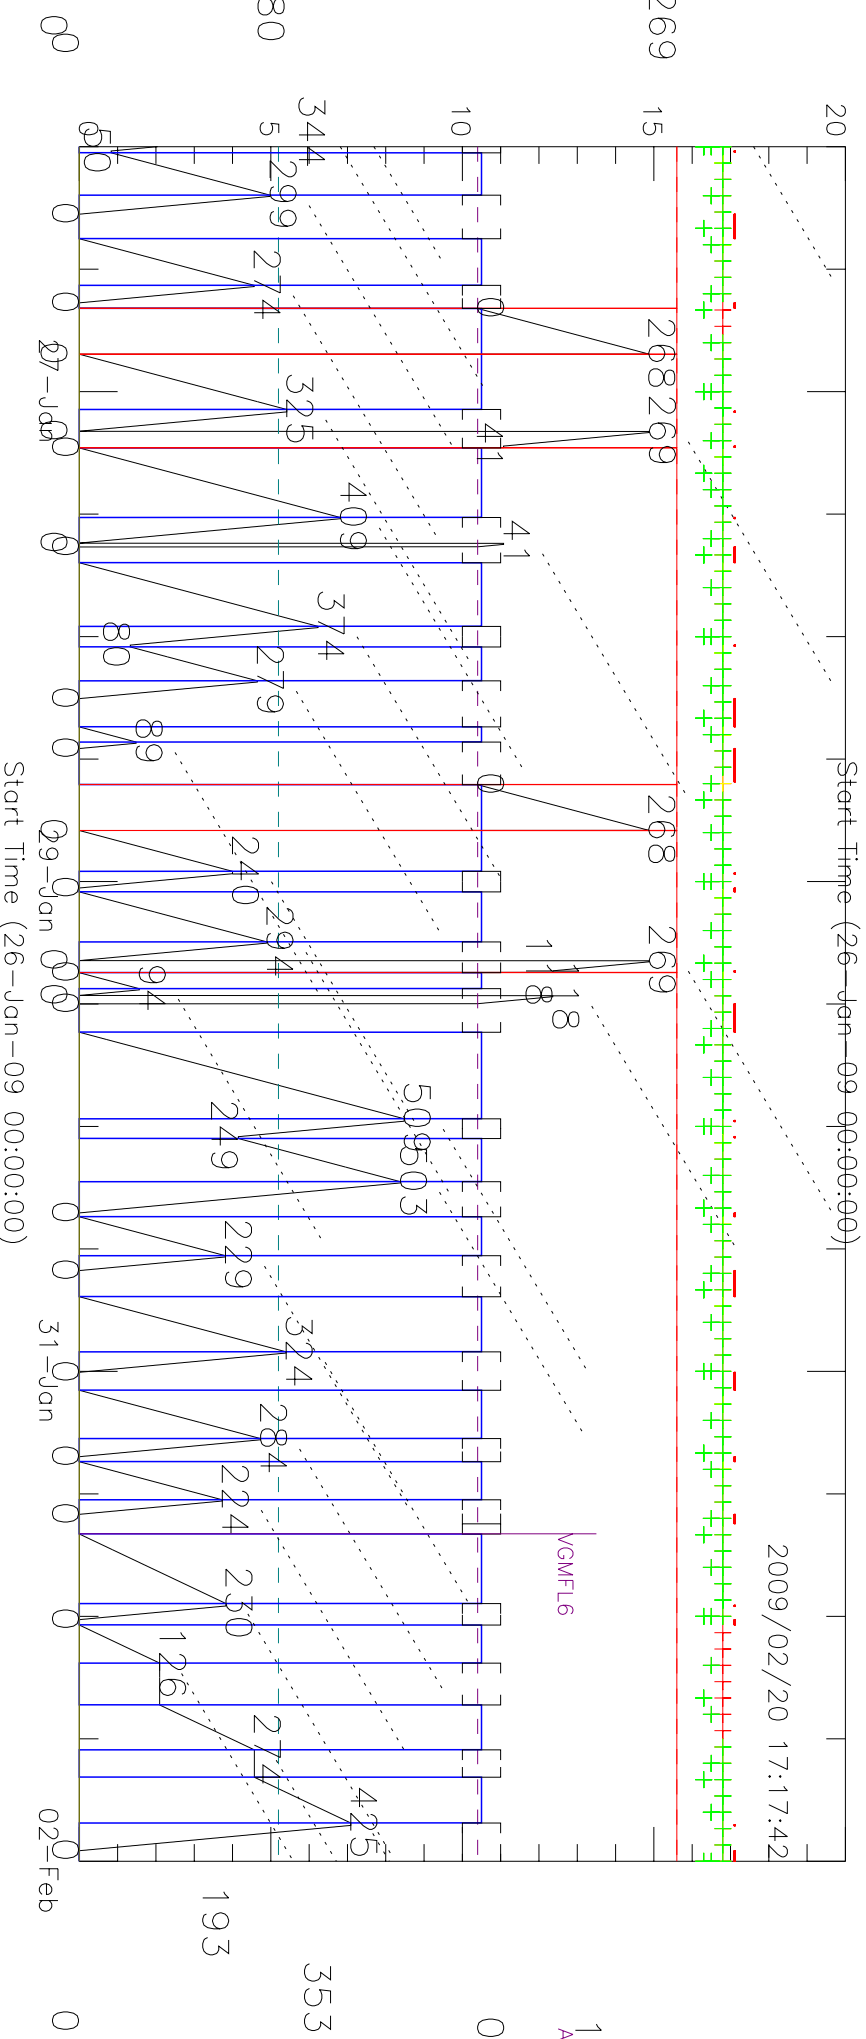

Planned & plotted with keyhole plan tool (rev. 1.12) by tsilli

Keyhole ID = feb09, file = \$HOME/idl/keyholes/feb09/new/Keyhole.feb09, rev = 1.17

6175 6 143 31

Planned & plotted with keyhole plan tool (rev. 1.12) by tsiii

Keyhole ID = feb09, file = \$HOME/idl/keyholes/feb09/new/Keyhole.feb09, rev = 1.17

6175 6 143 31 67 692 6 16595 21 7166 66 21152 104 2854 80 677 641

Planned & plotted with keyhole plan tool (rev. 1.12) by tsilli

Keyhole ID = feb09, file = \$HOME/idl/keyholes/feb09/new/Keyhole.feb09, rev = 1.17

677 641 673 601 631 625 696

Planned & plotted with keyhole plan tool (rev. 1.12) by tsilli

Keyhole ID = feb09, file = \$HOME/idl/keyholes/feb09/new/Keyhole.feb09, rev = 1.17