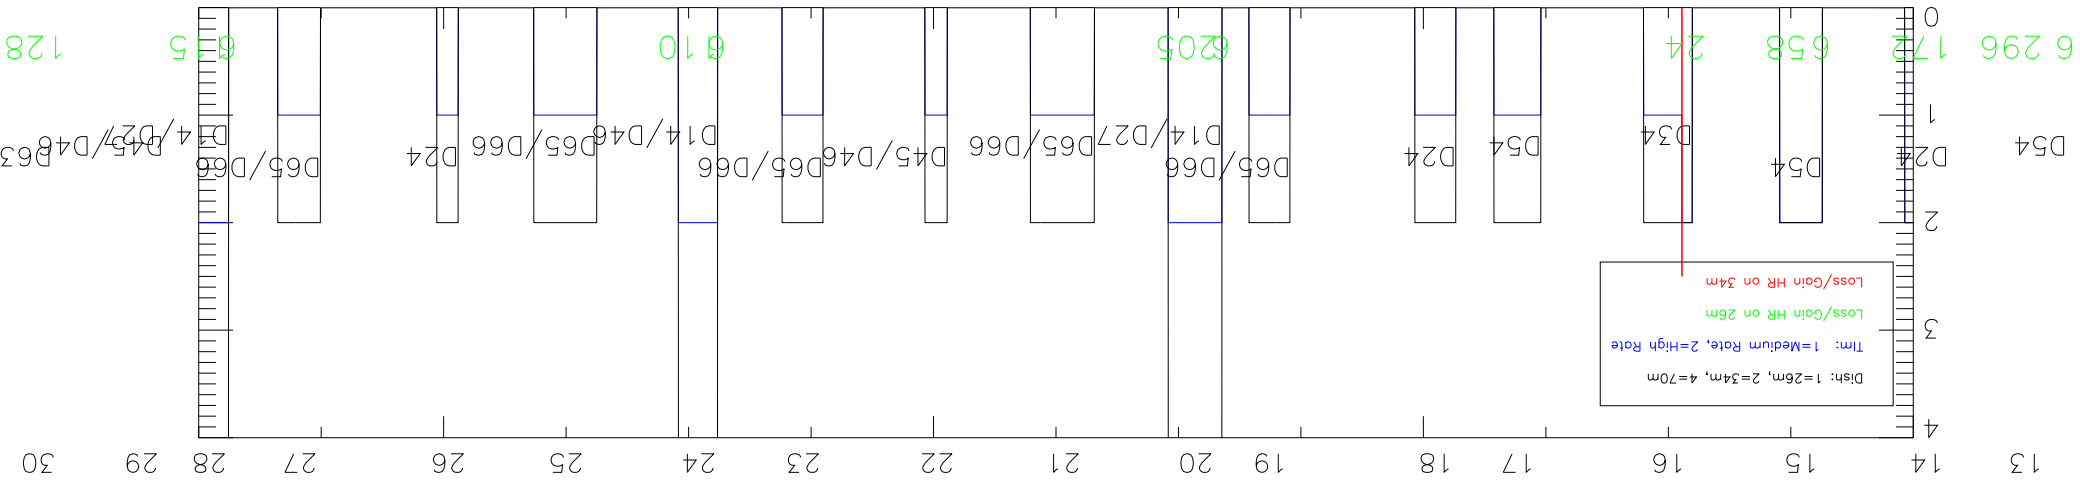

01

00

Dish: 1=26m, 2=34m, 4=70m
 Tim: 1=Medium Rate, 2=High Rate
 Loss/Gain HR on 26m
 Loss/Gain HR on 34m

13-Feb 15-Feb 17-Feb 19-Feb

Start Time (12-Feb-07 00:00:00)

6 296 172 658 24
 6205
 610
 615
 128

015 128 005 031 679 027