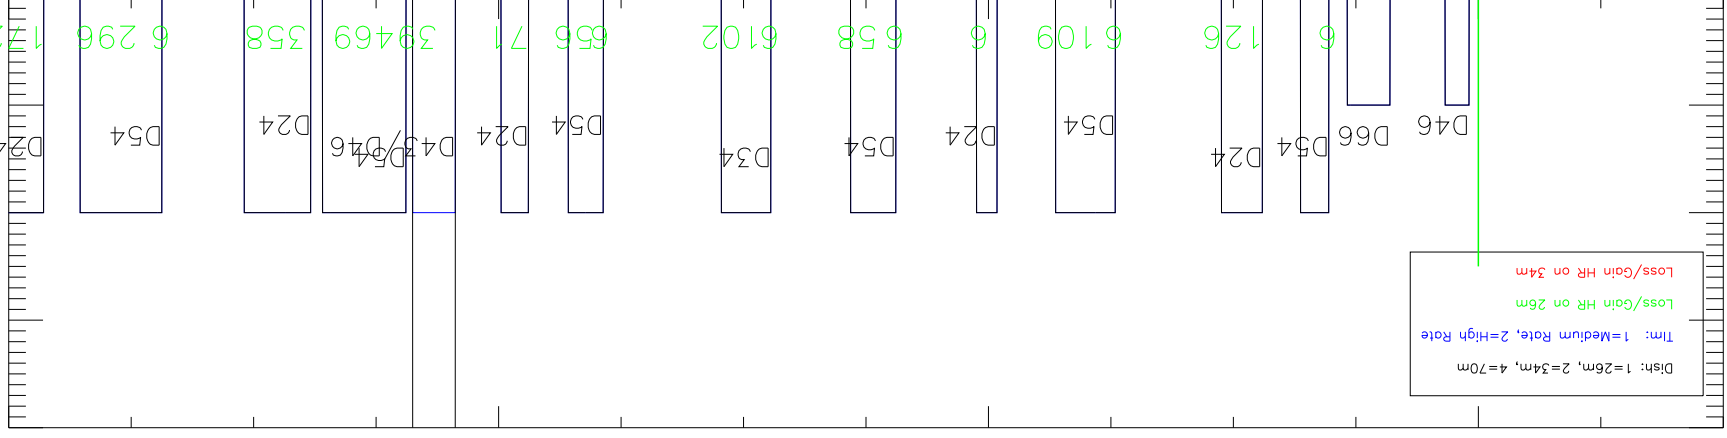

09

08

07

06

05

04

03

02

01

00

Dish: 1=26m, 2=34m, 4=70m
 Tim: 1=Medium Rate, 2=High Rate
 Loss/Gain HR on 26m
 Loss/Gain HR on 34m

13-Feb 15-Feb 17-Feb 19-Feb

Start Time (12-Feb-07 00:00:00)

6 296 172 658 24
 6205
 610
 615
 128

015 128 005 031 679 027