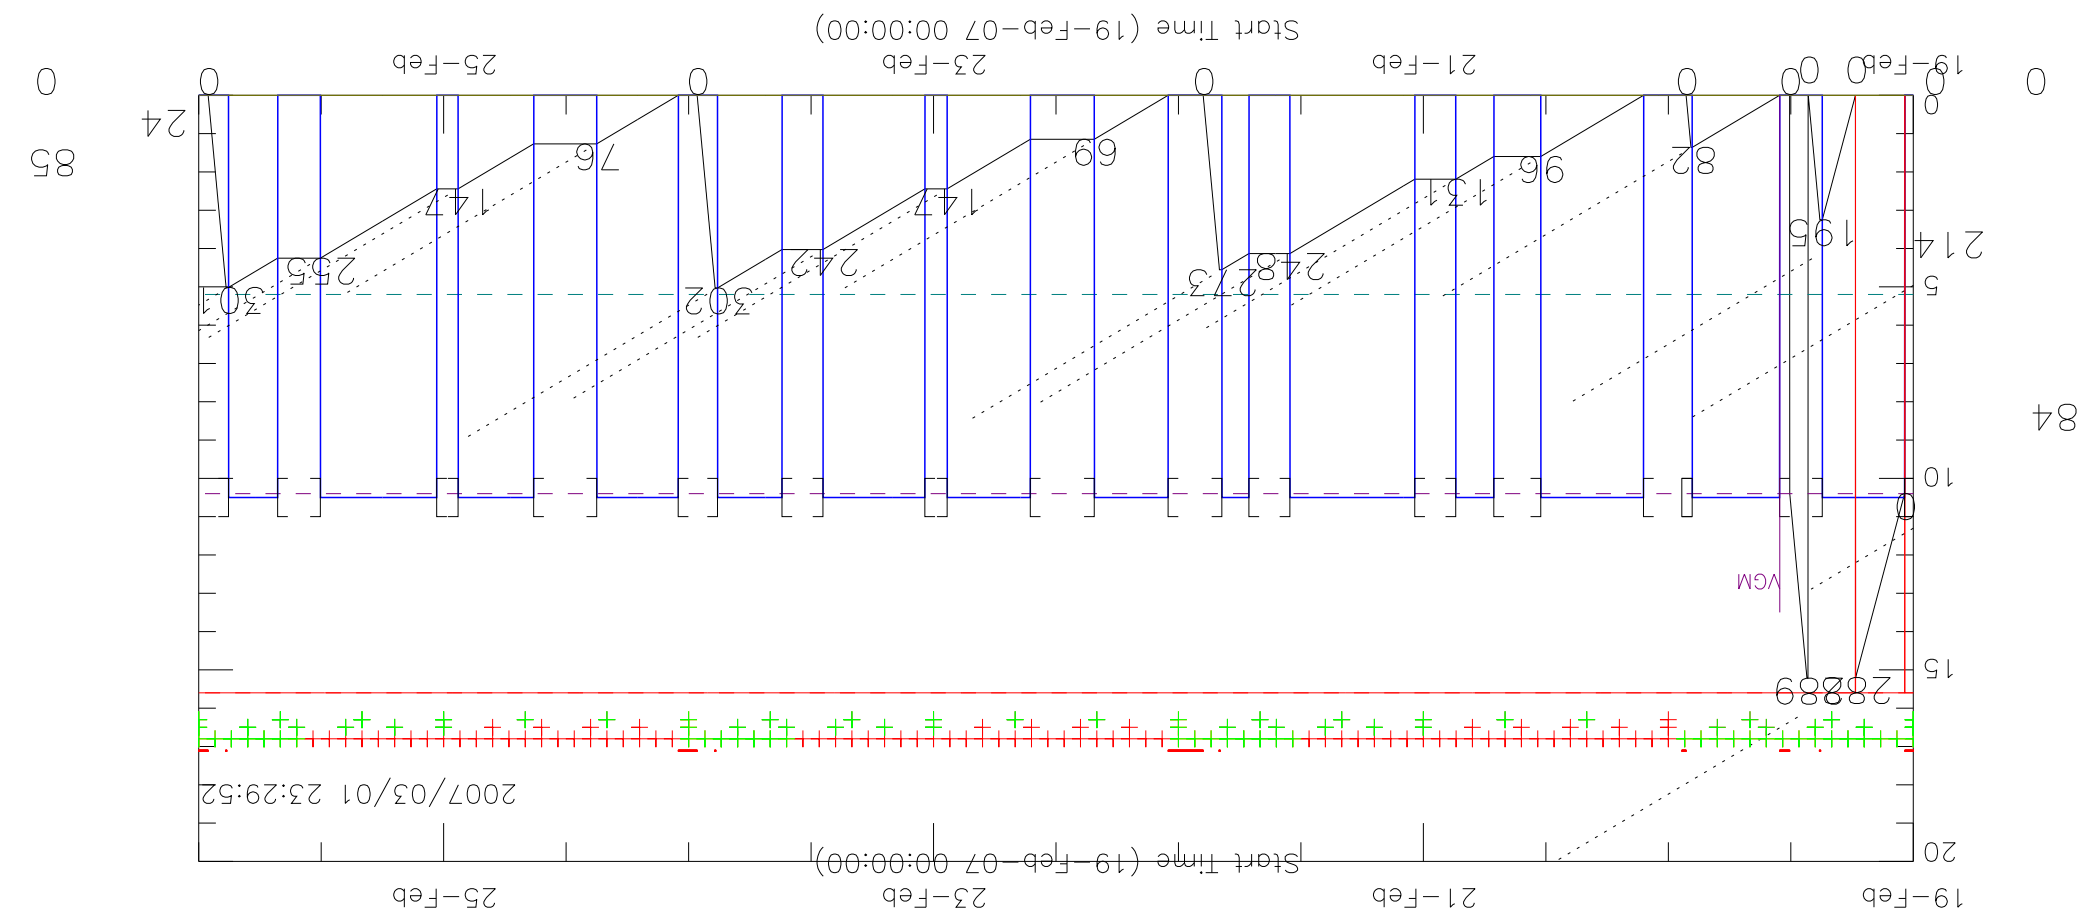

09

08

07

06

05

04

03

02

01

00

Dish: 1=26m, 2=34m, 4=70m
 Tim: 1=Medium Rate, 2=High Rate
 Loss/Gain HR on 26m
 Loss/Gain HR on 34m

13-Feb 15-Feb 17-Feb 19-Feb

Start Time (12-Feb-07 00:00:00)

6 296 172 658 24
 6205
 610
 615
 128

015 128 005 031 679 027