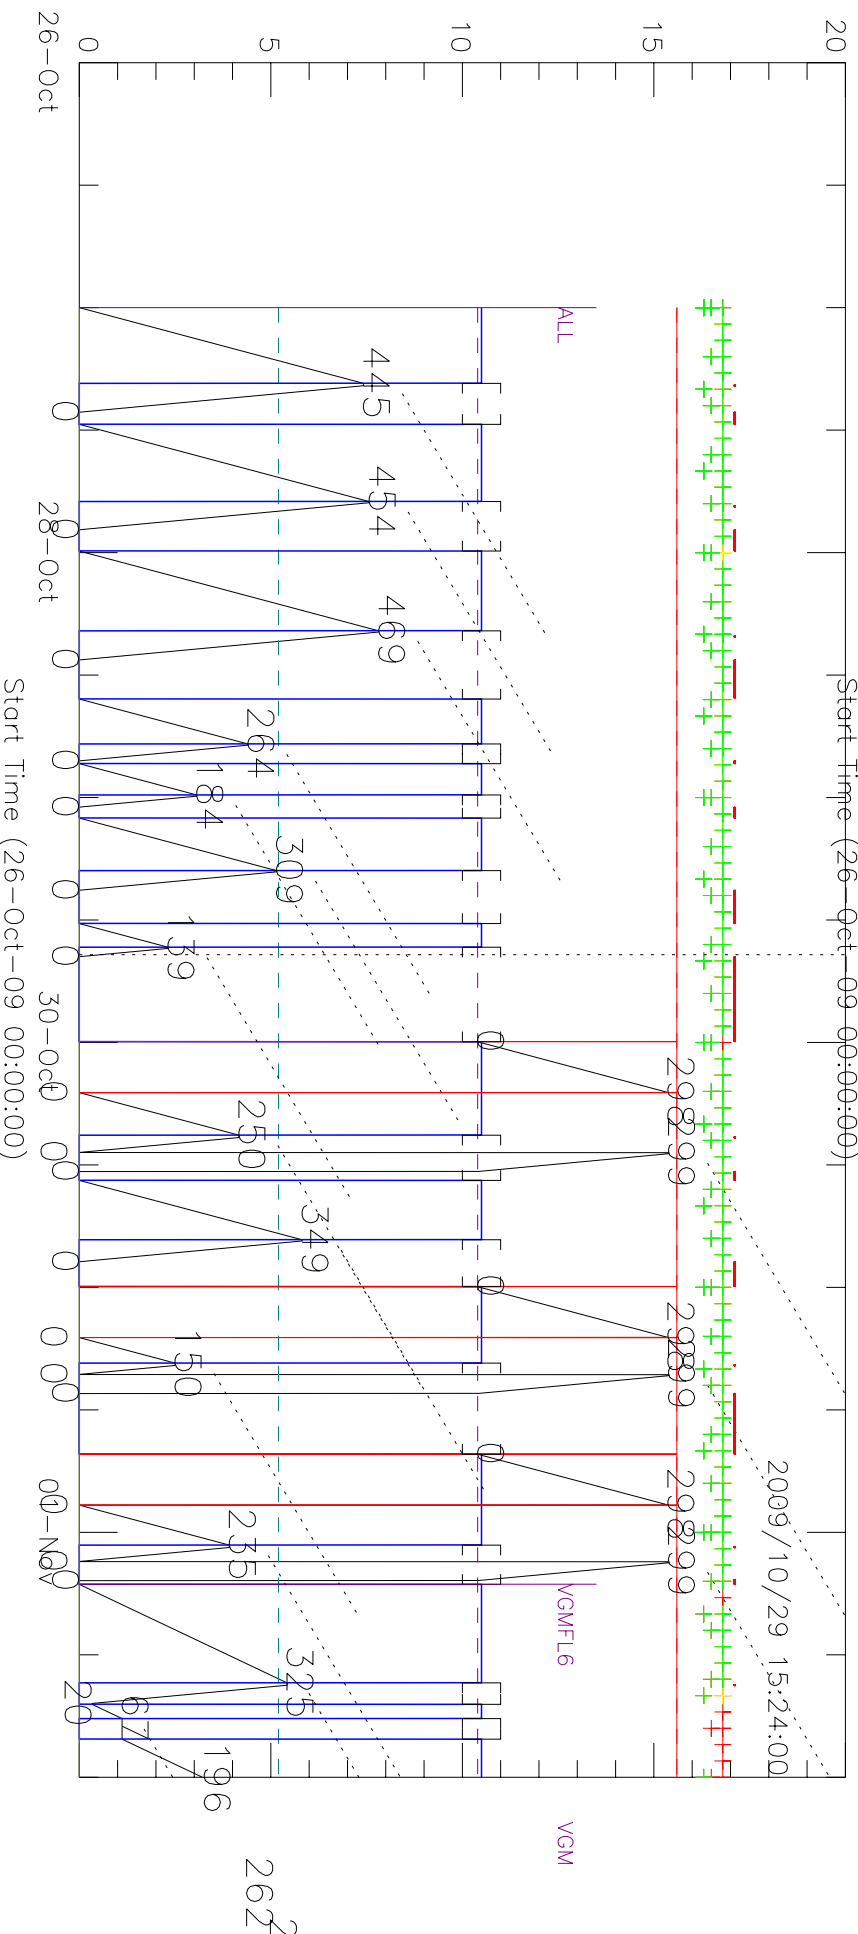

Planned & plotted with keyhole plan tool (rev. 1.16) by tsilli
 Keyhole ID = 2009-11, file = /Users/tsilli/keyholes/2009-11/plan/Keyhole.2009-11, rev = 1.6

670 6123 6222 1563 194 498 651 144 6355 627 6

Planned & plotted with keyhole plan tool (rev. 1.16) by tsiii
 Keyhole ID = 2009-11, file = /Users/tsiii/keyholes/2009-11/plan/Keyhole.2009-11, rev = 1.6

633 66 654 69 6 241 66 2205 258

Planned & plotted with keyhole plan tool (rev. 1.16) by tsiii
 Keyhole ID = 2009-11, file = /Users/tsiii/keyholes/2009-11/plan/Keyhole.2009-11, rev = 1.6

66 2205 258 32 174 166 483 235 341 104

Start Time (09-Nov-09 00:00:00)

2009/10/29 15:24:02