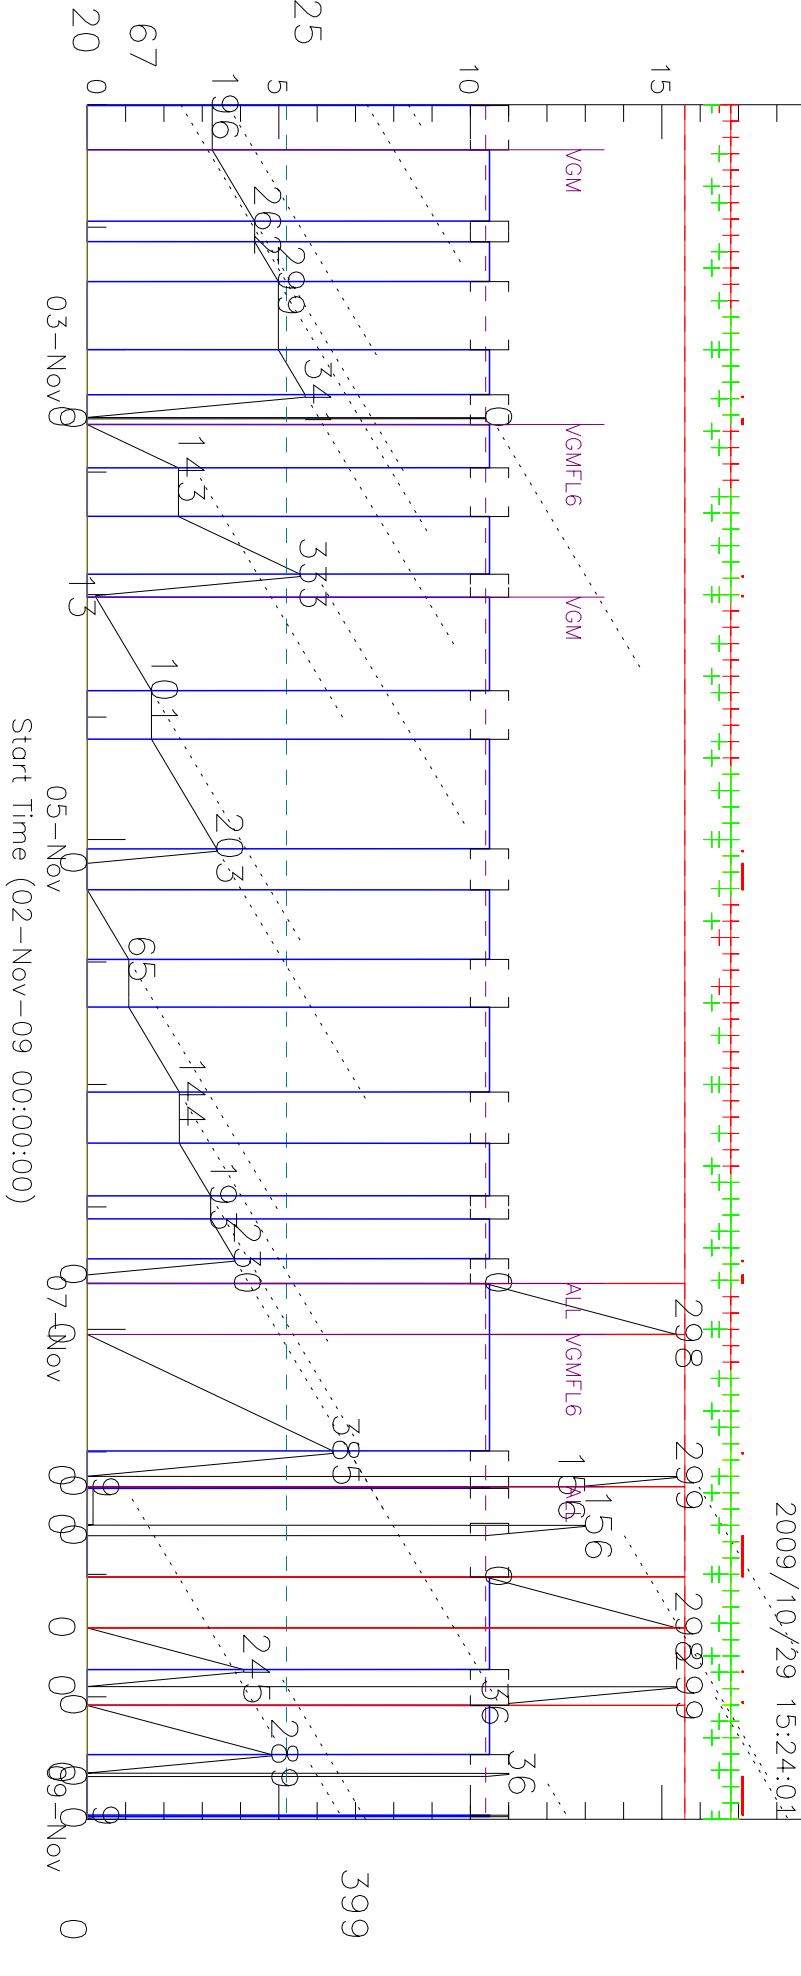

Planned & plotted with keyhole plan tool (rev. 1.16) by tsilli
 Keyhole ID = 2009-11, file = /Users/tsilli/keyholes/2009-11/plan/Keyhole.2009-11, rev = 1.6

670 6123 6222 1563 194 498 651 144 6355 627 6

Planned & plotted with keyhole plan tool (rev. 1.16) by tsiii
 Keyhole ID = 2009-11, file = /Users/tsiii/keyholes/2009-11/plan/Keyhole.2009-11, rev = 1.6

633 66 654 69 6 241 66 2205 258

Planned & plotted with keyhole plan tool (rev. 1.16) by tsiii
 Keyhole ID = 2009-11, file = /Users/tsiii/keyholes/2009-11/plan/Keyhole.2009-11, rev = 1.6

66 2205 258 32 174 166 483 235 341 104

Start Time (09-Nov-09 00:00:00)

2009/10/29 15:24:02