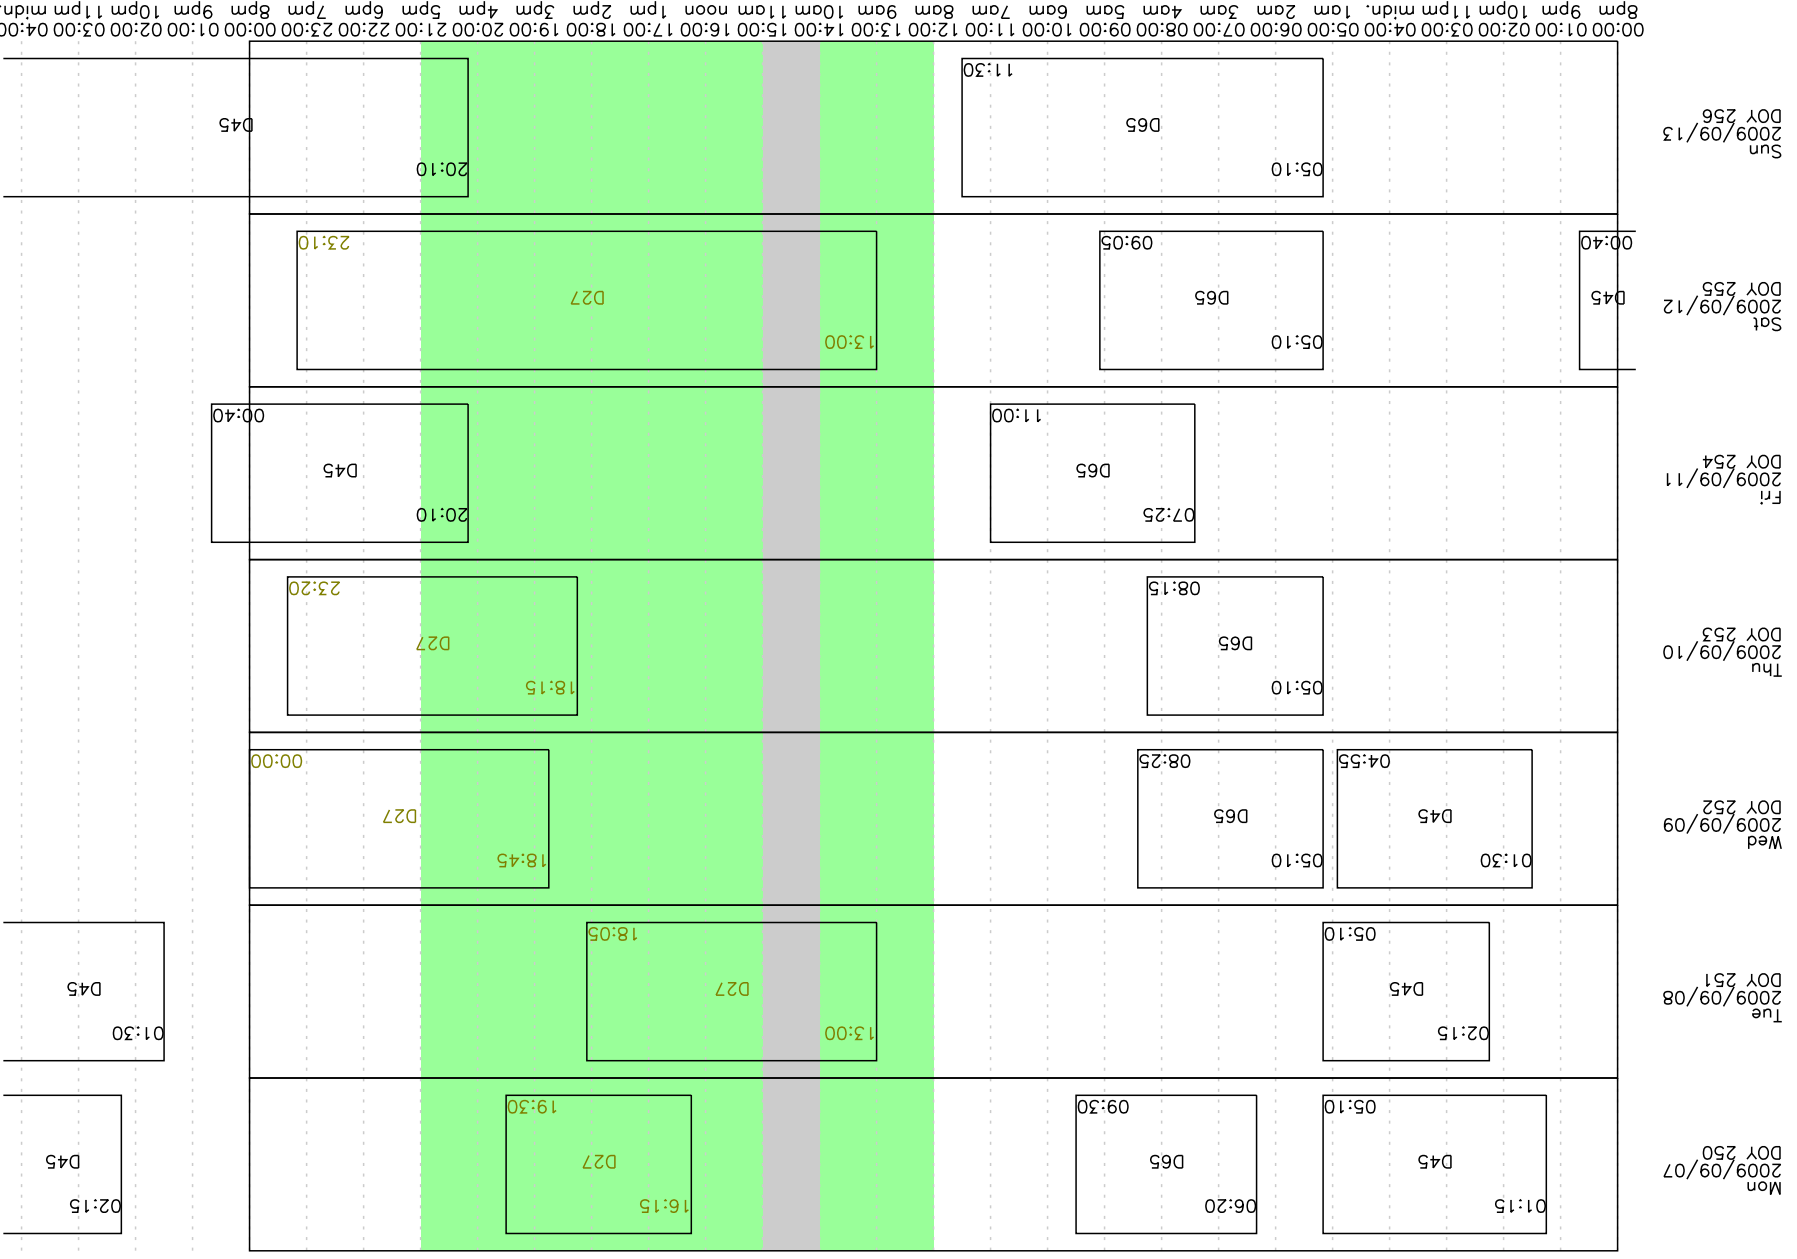

Week 37 2009 (DST)

00:00 01:00 02:00 03:00 04:00 05:00 06:00 07:00 08:00 09:00 10:00 11:00 12:00 13:00 14:00 15:00 16:00 17:00 18:00 19:00 20:00 21:00 22:00 23:00 00:00 01:00 02:00 03:00 04:00  
 8pm 9pm 10pm 11pm midn. 1am 2am 3am 4am 5am 6am 7am 8am 9am 10am 11am noon 1pm 2pm 3pm 4pm 5pm 6pm 7pm 8pm 9pm 10pm 11pm midn.