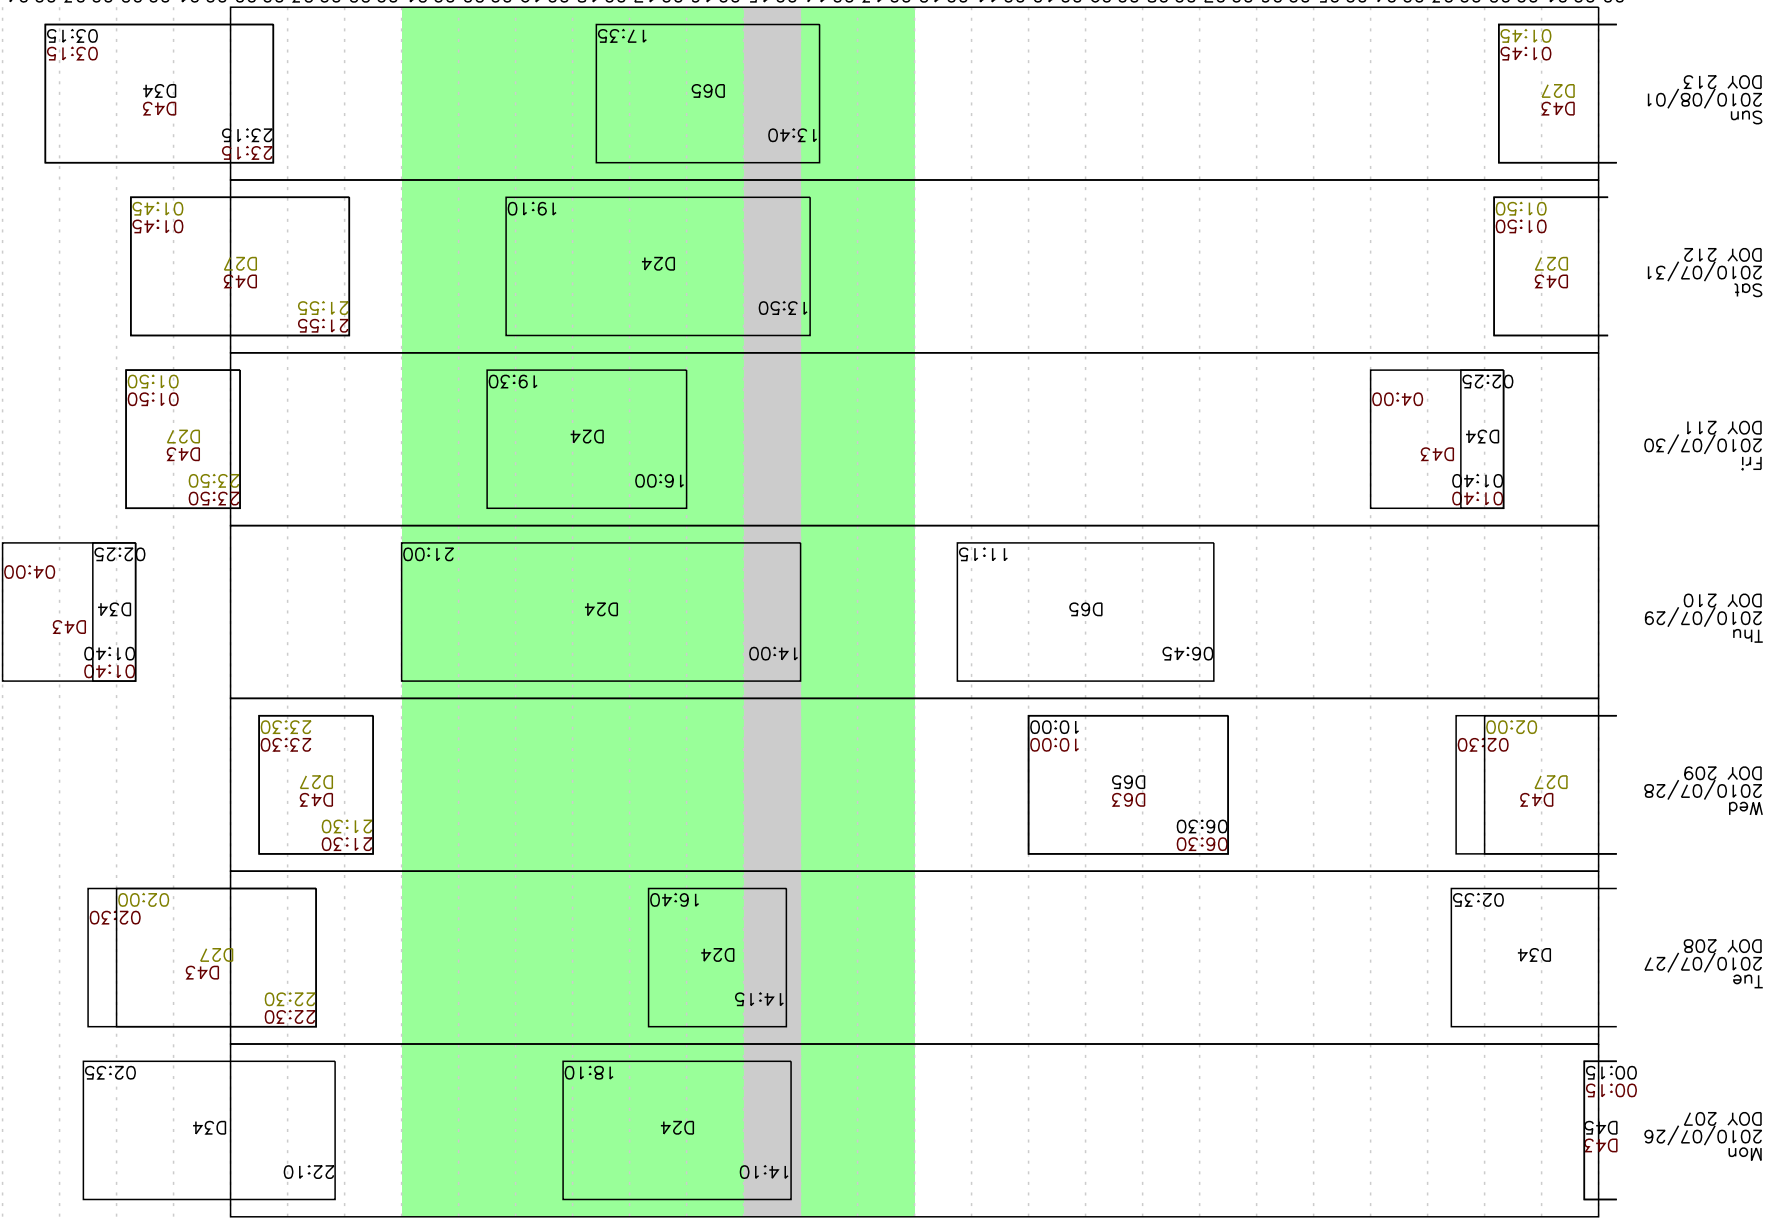

Week 30 2010 (DST)

00:00 01:00 02:00 03:00 04:00 05:00 06:00 07:00 08:00 09:00 10:00 11:00 12:00 13:00 14:00 15:00 16:00 17:00 18:00 19:00 20:00 21:00 22:00 23:00 00:00 01:00 02:00 03:00 04:00  
 8pm 9pm 10pm 11pm midn. 1am 2am 3am 4am 5am 6am 7am 8am 9am 10am 11am noon 1pm 2pm 3pm 4pm 5pm 6pm 7pm 8pm 9pm 10pm 11pm midn.