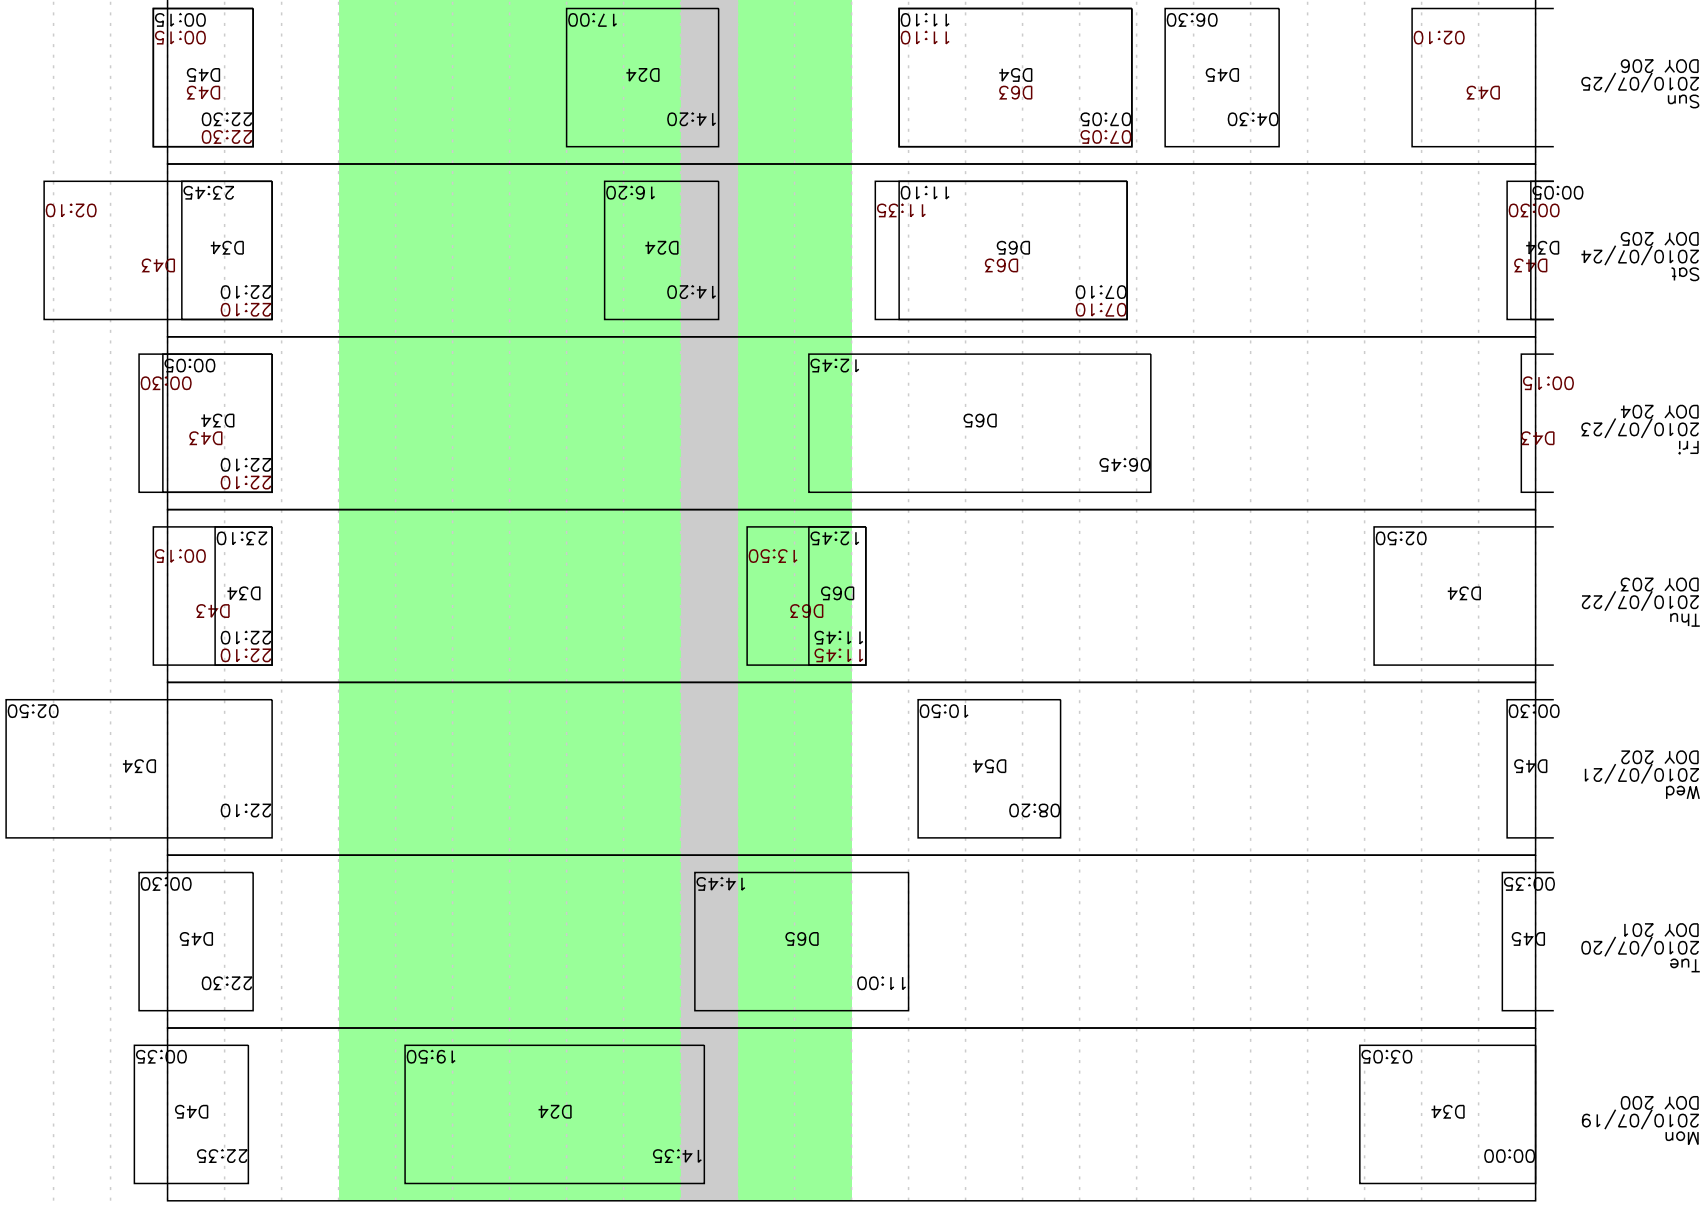

Week 29 2010 (DST)

00:00 01:00 02:00 03:00 04:00 05:00 06:00 07:00 08:00 09:00 10:00 11:00 12:00 13:00 14:00 15:00 16:00 17:00 18:00 19:00 20:00 21:00 22:00 23:00 00:00 01:00 02:00 03:00 04:00
 8pm 9pm 10pm 11pm midn. 1am 2am 3am 4am 5am 6am 7am 8am 9am 10am 11am noon 1pm 2pm 3pm 4pm 5pm 6pm 7pm 8pm 9pm 10pm 11pm midn.