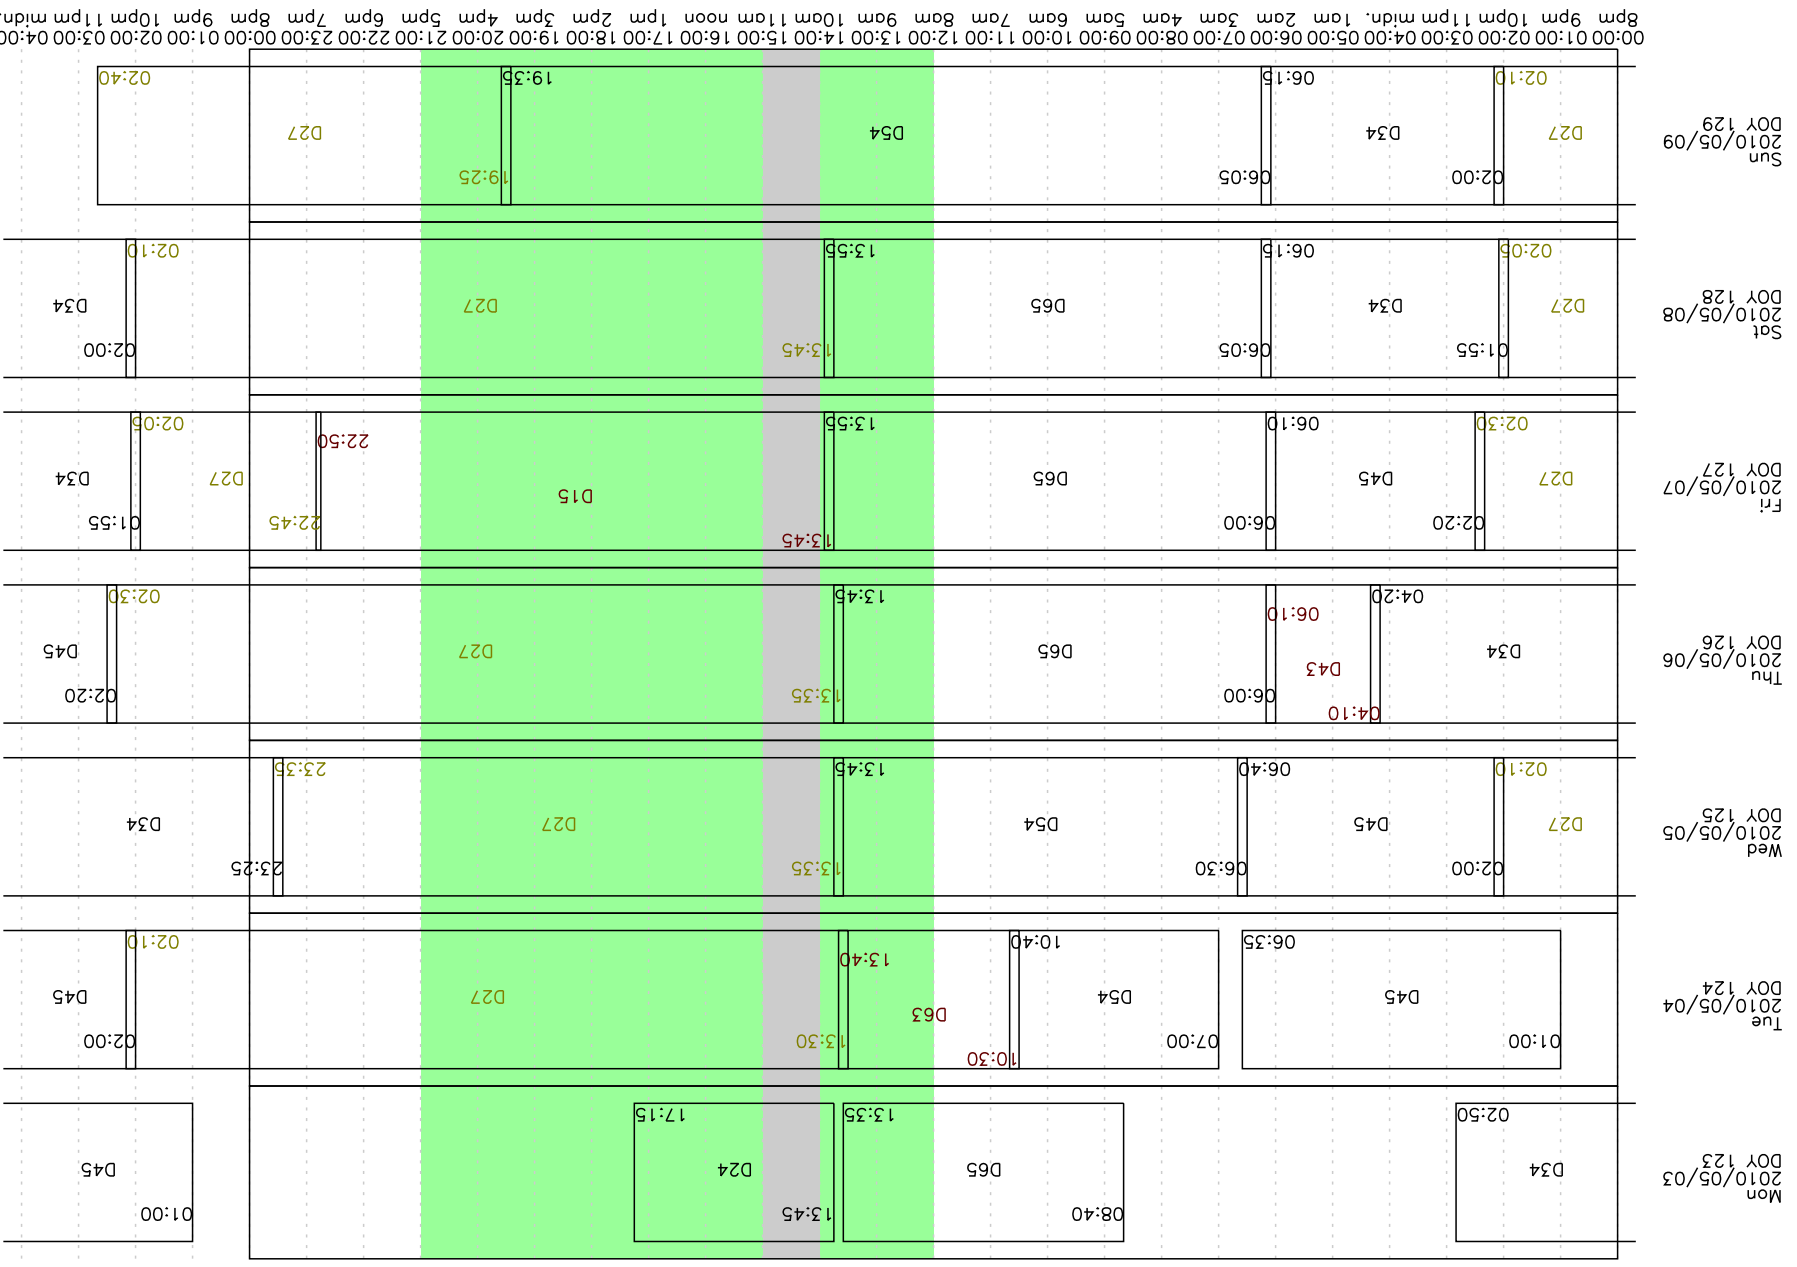

Week 18 2010 (DST)

00:00 01:00 02:00 03:00 04:00 05:00 06:00 07:00 08:00 09:00 10:00 11:00 12:00 13:00 14:00 15:00 16:00 17:00 18:00 19:00 20:00 21:00 22:00 23:00 00:00 01:00 02:00 03:00 04:00  
 8pm 9pm 10pm 11pm midn. 1am 2am 3am 4am 5am 6am 7am 8am 9am 10am 11am noon 1pm 2pm 3pm 4pm 5pm 6pm 7pm 8pm 9pm 10pm 11pm midn.