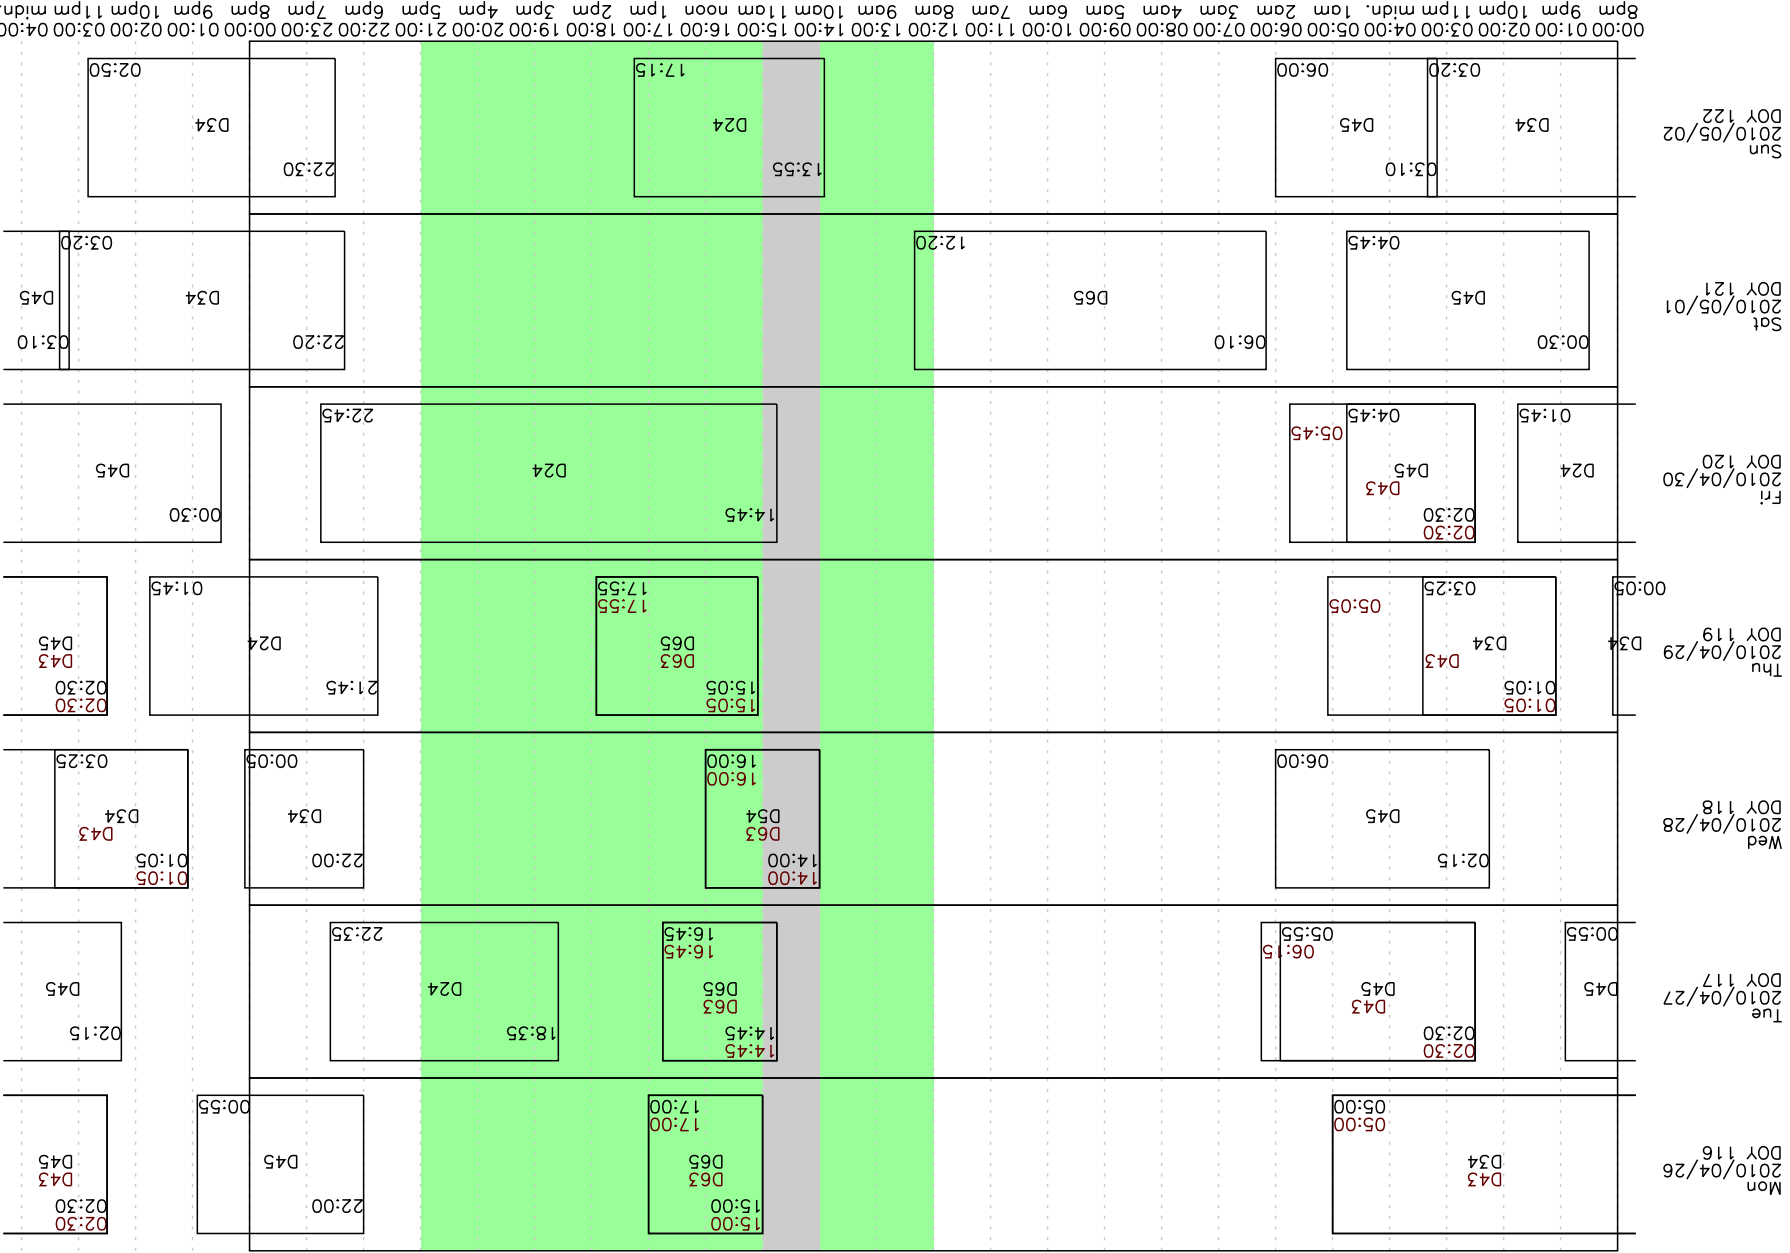

Week 17 2010 (DST)

03:00 01:00 02:00 03:00 04:00 05:00 06:00 07:00 08:00 09:00 10:00 11:00 12:00 13:00 14:00 15:00 16:00 17:00 18:00 19:00 20:00 21:00 22:00 23:00 00:00 01:00 02:00 03:00 04:00 8pm 9pm 10pm 11pm midn. 1am 2am 3am 4am 5am 6am 7am 8am 9am 10am 11am noon 1pm 2pm 3pm 4pm 5pm 6pm 7pm 8pm 9pm 10pm 11pm midn.