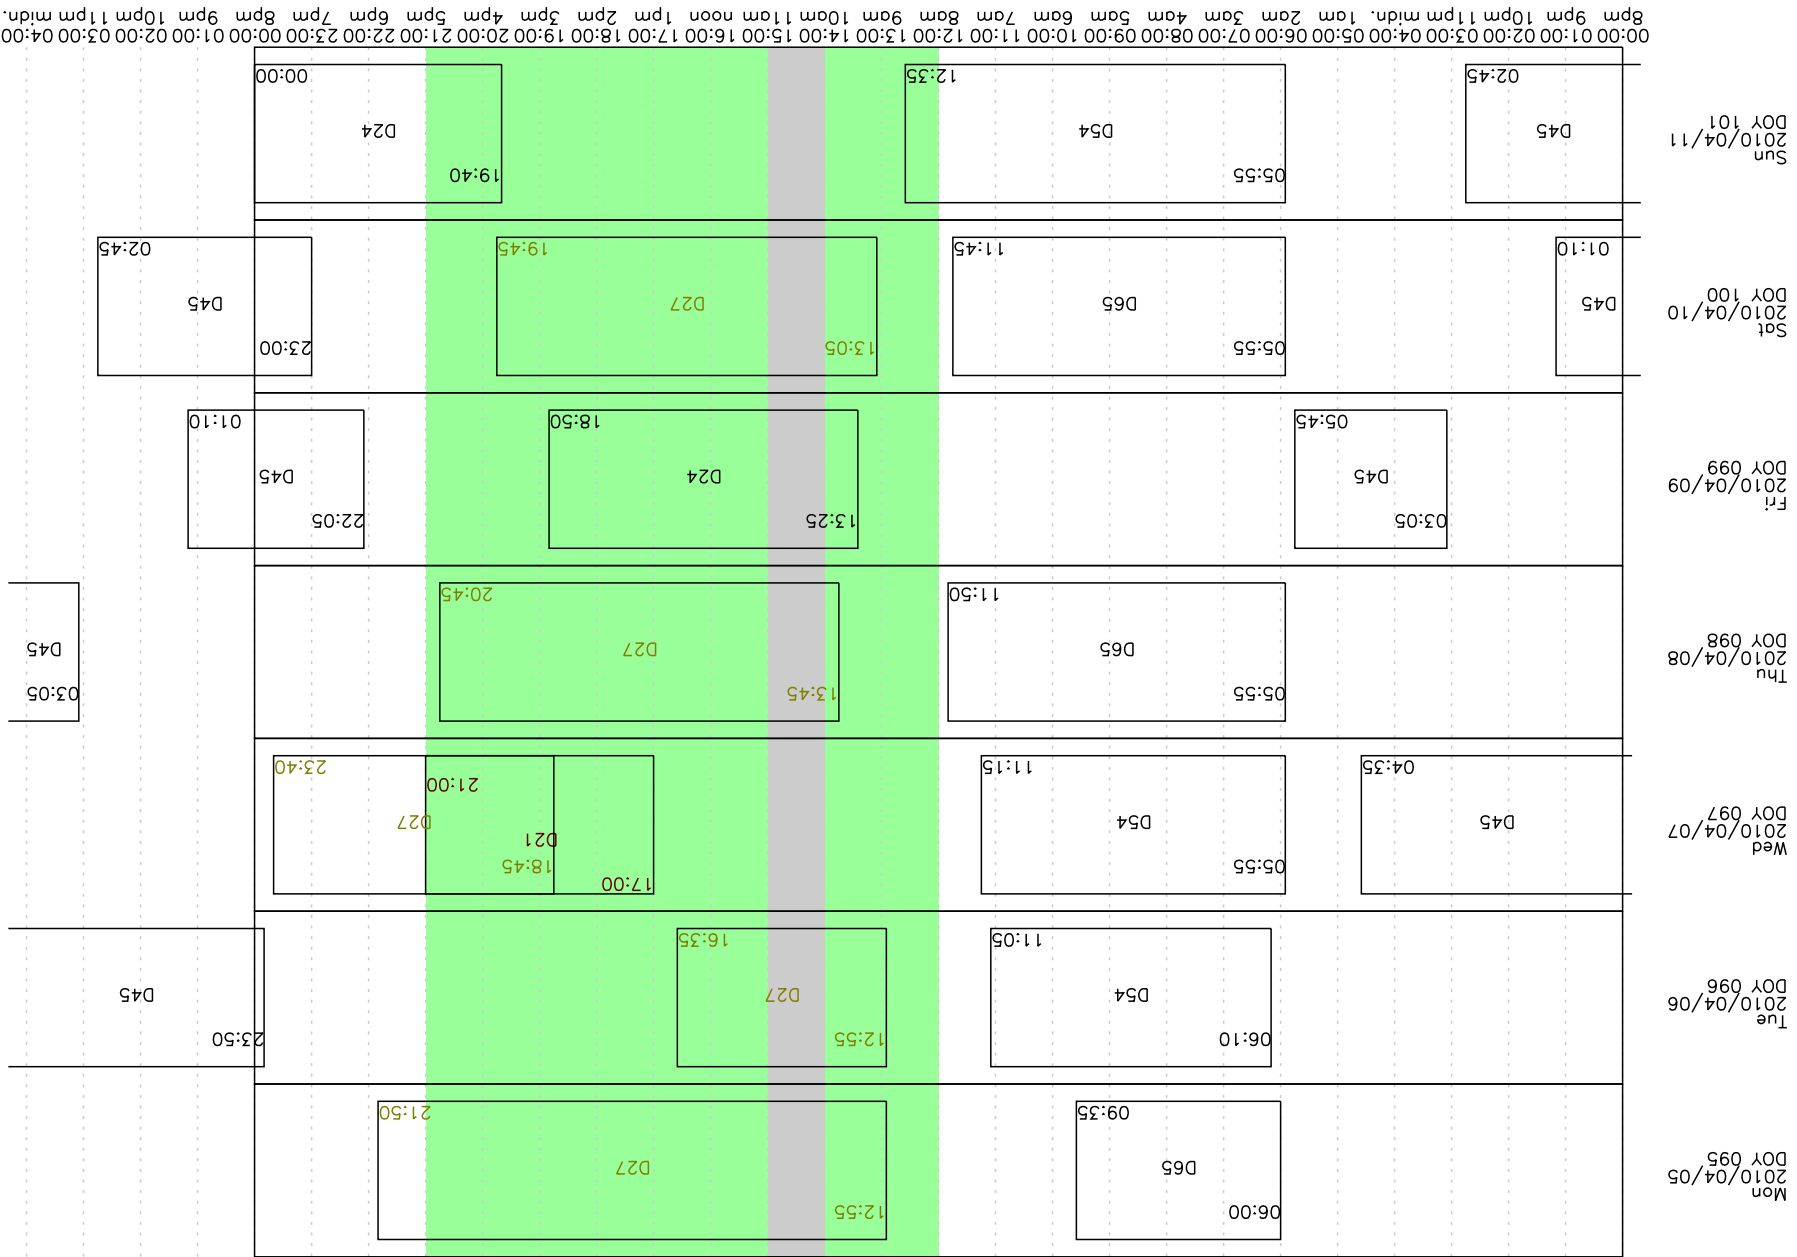

Week 14 2010 (DST)

8pm 9pm 10pm 11pm midn. 1am 2am 3am 4am 5am 6am 7am 8am 9am 10am 11am noon 1pm 2pm 3pm 4pm 5pm 6pm 7pm 8pm 9pm 10pm 11pm midn.