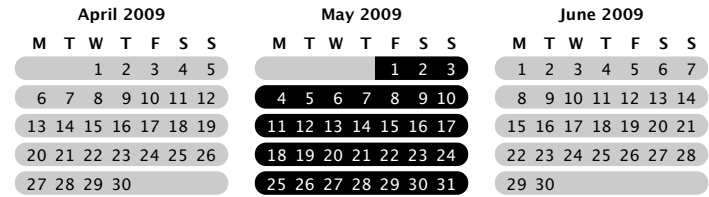

May 2009

- SPWG
- USA holidays
- SOHO operation

Monday	Tuesday	Wednesday	Thursday	Friday	Saturday	Sunday
27 No TRACE eclipses SUMER-Hinode campaign (JOPs 178, 195, 207, 210, 214, 215, 217-219)	28 26-m keyhole	29	30	1	2 34-m keyhole	3
4 34-m keyhole	5 Cinco de Mayo	6	7	8	9	10 Mother's Day
11 ICAL01? 34-m keyhole	12 MM/SK/r...vres (TBC)	13 26-m keyhole	14	15 TRACE not observing	16	17 MDI 60-d...act period
18 MDI 60-day continuous contact period TRACE not observing ICAL01?	19	20	21	22	23	24
25 MDI 60-day continuous contact period TRACE not observing Memorial Day	26	27	28	29 John F. Ke...s Birthday SPWG/SOHO	30	31