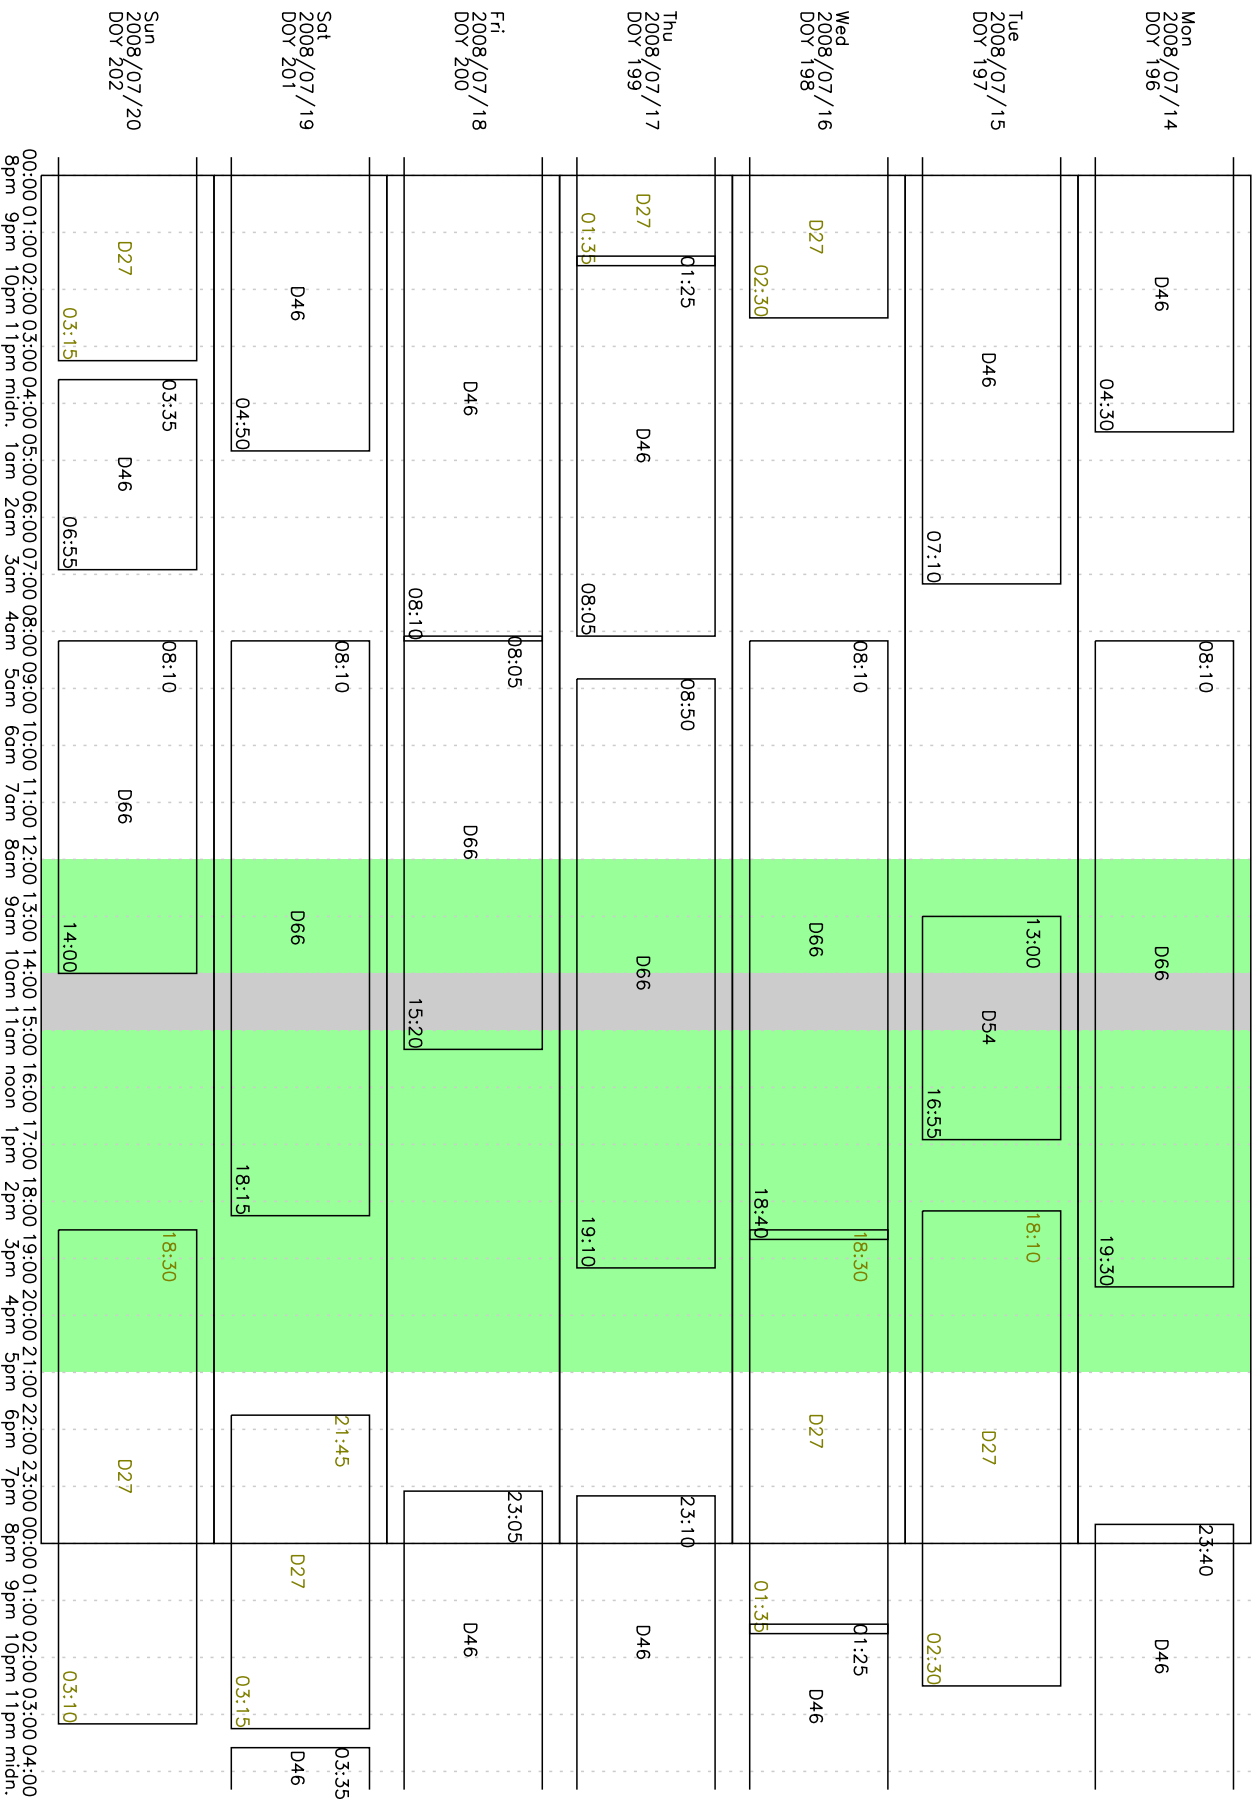

Week 29 2008 (DST)

00:00 01:00 02:00 03:00 04:00 05:00 06:00 07:00 08:00 09:00 10:00 11:00 12:00 13:00 14:00 15:00 16:00 17:00 18:00 19:00 20:00 21:00 22:00 23:00 00:00 01:00 02:00 03:00 04:00
 8pm 9pm 10pm 11pm midn. 1am 2am 3am 4am 5am 6am 7am 8am 9am 10am 11am noon 1pm 2pm 3pm 4pm 5pm 6pm 7pm 8pm 9pm 10pm 11pm midn.